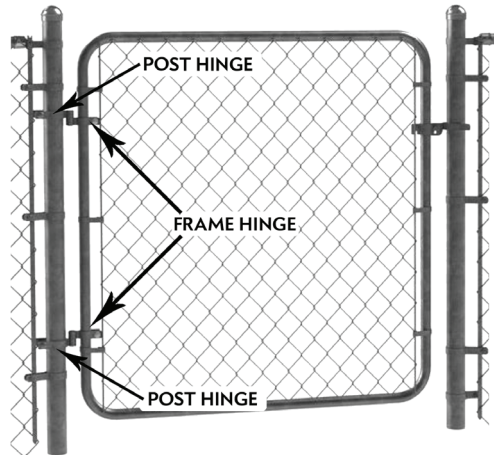

Installation Instructions Chain Link Post /Frame Hinges

Post Male Hinge "Outside Diameter" of Post	Gate Frame Hinge "Outside Diameter" of Frame
1-3/8"	1-3/8"
1-5/8"	1-5/8"
1-7/8"	1-7/8"
2-3/8"	
2-7/8"	

- **Apply post (male) hinges to gate post.**
(To prevent gate from being lifted off, top post hinge should be installed with pin pointing down; bottom post hinge with pin pointing up.)
- **Set gate in place, aligning top of gate with top of fence.**
- **Adjust hinges to allow for full swing.**
- **Position male hinges as far apart on post as possible.**
- **Tighten all bolts securely.**